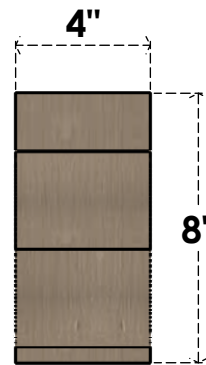

ITEM NUMBER: CORU04X12X08VANRCPR

4"W X 12"D X 8"H SERIES 3 CLASSIC VAN BUREN ROUGH CEDAR
TIMBERTHANE FAUX WOOD CORBEL, PRIMED

SIDE PROFILE

FRONT PROFILE

ISOMETRIC

EKENA MILLWORK
2300 WEST MAIN ST.
CLARKSVILLE, TX 75426
TOLL FREE: 866-607-0453
WWW.EKENAMILLWORK.COM