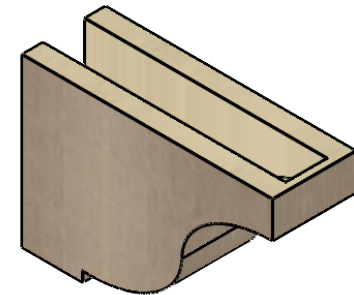

ITEM NUMBER: CORU04X12X08VANRCPR

4"W X 12"D X 8"H SERIES 3 CLASSIC VAN BUREN ROUGH CEDAR
TIMBERTHANE FAUX WOOD CORBEL, PRIMED

SIDE PROFILE

FRONT PROFILE

ISOMETRIC

EKENA MILLWORK
2300 WEST MAIN ST.
CLARKSVILLE, TX 75426
TOLL FREE: 866-607-0453
WWW.EKENAMILLWORK.COM

NOTES

1. INSTALLATION TO BE COMPLETED IN ACCORDANCE WITH MANUFACTURER'S SPECIFICATIONS.
2. DRAWING MAY NOT BE TO SCALE
3. THIS DRAWING IS INTENDED FOR DESIGN AND PLANNING PURPOSES ONLY.
4. ALL INFORMATION CONTAINED HEREIN WAS CURRENT AT THE TIME OF DEVELOPMENT BUT MUST BE REVIEWED AND APPROVED BY THE PRODUCT MANUFACTURER TO BE CONSIDERED ACCURATE.
5. TIMBERTHANE ARCHITECTURAL PRODUCTS ARE MADE FROM HIGH DENSITY URETHANE AND COME FACTORY PRIMED