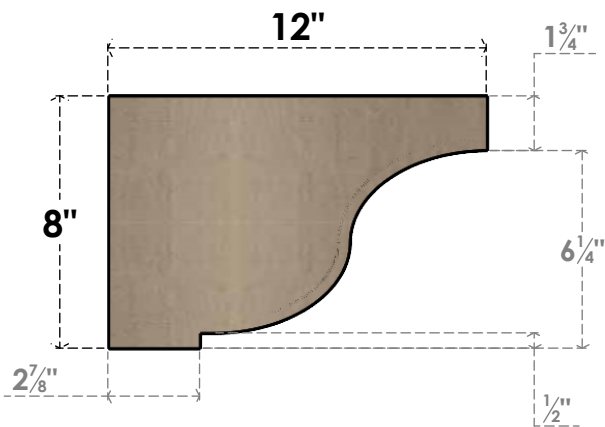

ITEM NUMBER: CORU04X12X08VANRCPR

4"W X 12"D X 8"H SERIES 3 CLASSIC VAN BUREN ROUGH CEDAR
TIMBERTHANE FAUX WOOD CORBEL, PRIMED

SIDE PROFILE

FRONT PROFILE

ISOMETRIC

EKENA MILLWORK
2300 WEST MAIN ST.
CLARKSVILLE, TX 75426
TOLL FREE: 866-607-0453
WWW.EKENAMILLWORK.COM

NOTES

1. INSTALLATION TO BE COMPLETED IN ACCORDANCE WITH MANUFACTURER'S SPECIFICATIONS.
2. DRAWING MAY NOT BE TO SCALE
3. THIS DRAWING IS INTENDED FOR DESIGN AND PLANNING PURPOSES ONLY.
4. ALL INFORMATION CONTAINED HEREIN WAS CURRENT AT THE TIME OF DEVELOPMENT BUT MUST BE REVIEWED AND APPROVED BY THE PRODUCT MANUFACTURER TO BE CONSIDERED ACCURATE.
5. TIMBERTHANE ARCHITECTURAL PRODUCTS ARE MADE FROM HIGH DENSITY URETHANE AND COME FACTORY PRIMED